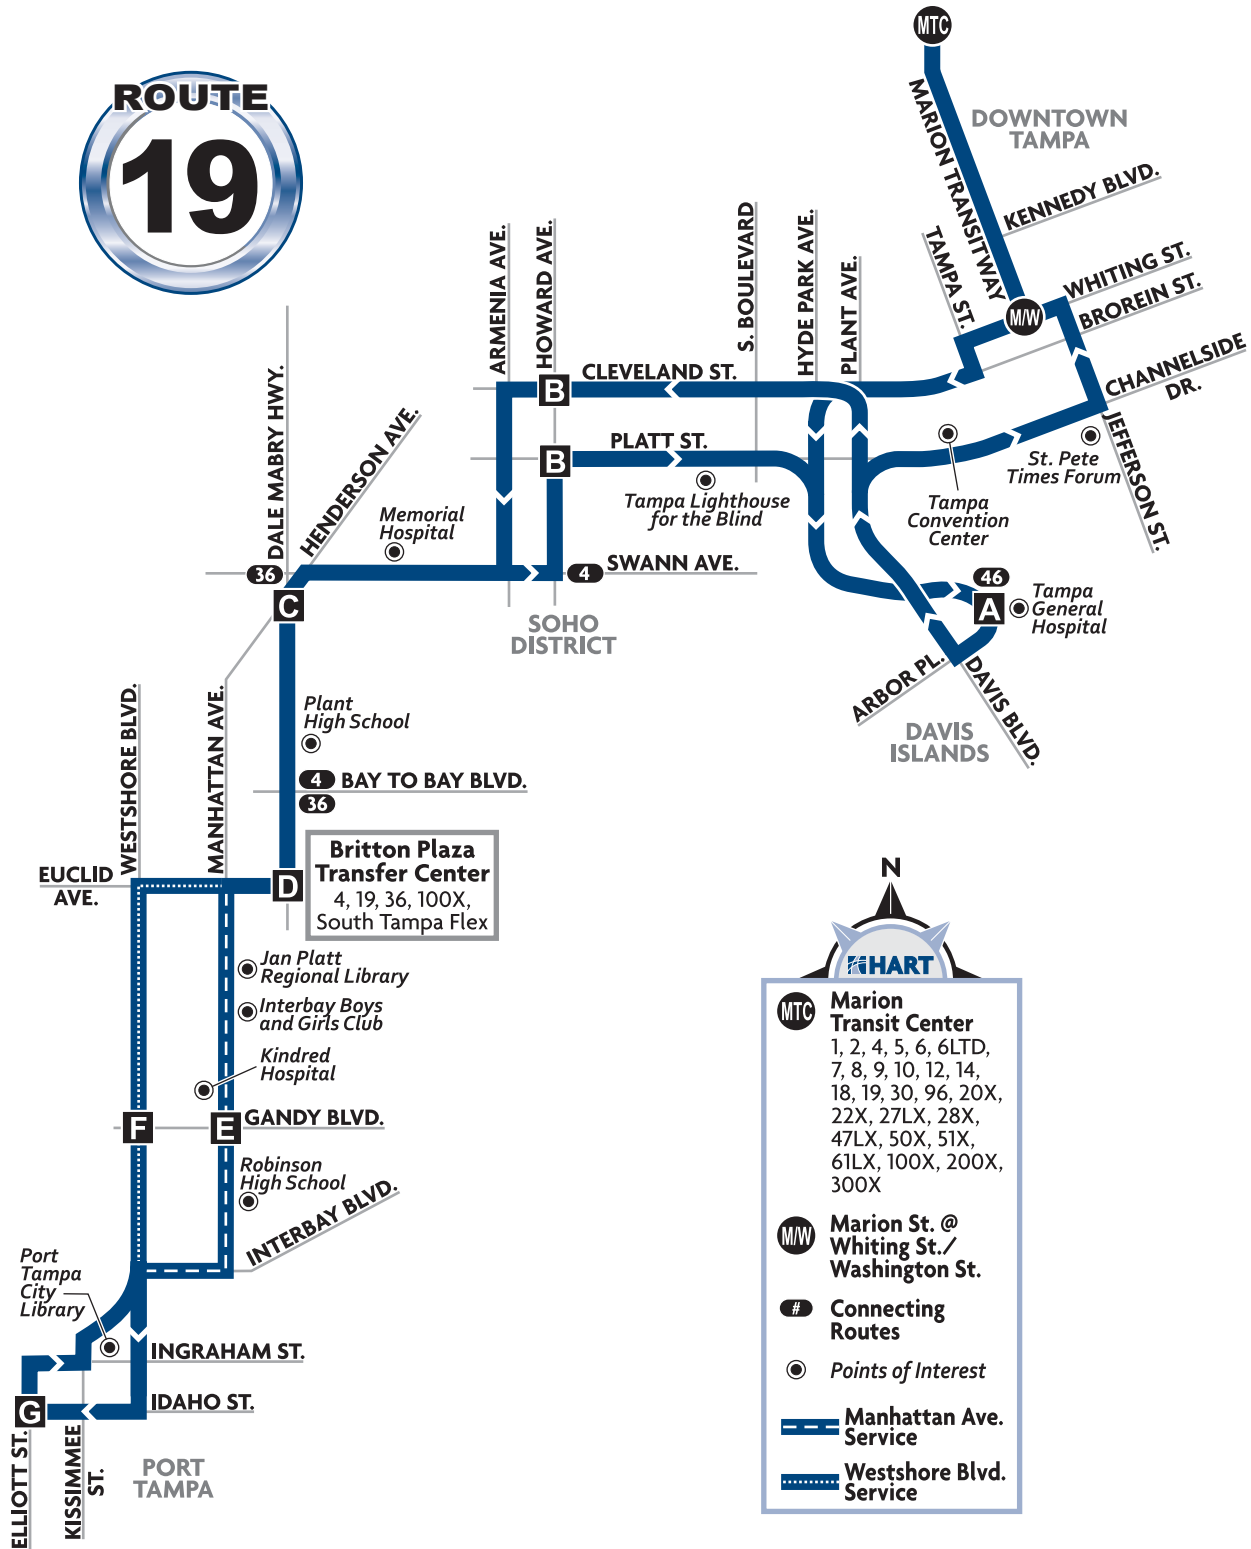

ROUTE 19

HART

MTC Marion Transit Center
1, 2, 4, 5, 6, 6LTD, 7, 8, 9, 10, 12, 14, 18, 19, 30, 96, 20X, 22X, 27LX, 28X, 47LX, 50X, 51X, 61LX, 100X, 200X, 300X

MMV Marion St. @ Whiting St./ Washington St.

Connecting Routes

● Points of Interest

— Manhattan Ave. Service

⋯ Westshore Blvd. Service